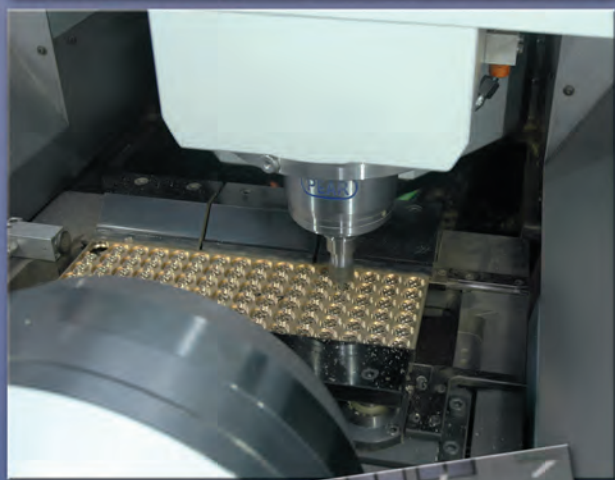

TRAFIL SUD

TRAFILE - DIES

Castellammare di Stabia - Naples - Italy

Trafil Sud srl was founded in the early 80's. It was since developed at an evolutionary rate of growth but was never ignored the basic values of efficacy, maximum flexibility and efficiency. We comply to every need of individual producers. In our company we have specialized technology and our staff are very careful to supervise the total production process. Thanks to constant attention, responsibility and dedication to our work, the Trafil Sud srl is one of the most efficient in the industry. We collaborate with the most important Italian Pasta brands. Our thirty-years of experience and our collaboration with our partner enable our company to offer a high various level competence in meeting the specialized and needs of our clients. The raw materials that we use come from best maker that there are in the market now. They are very meticulous and careful in quality control.