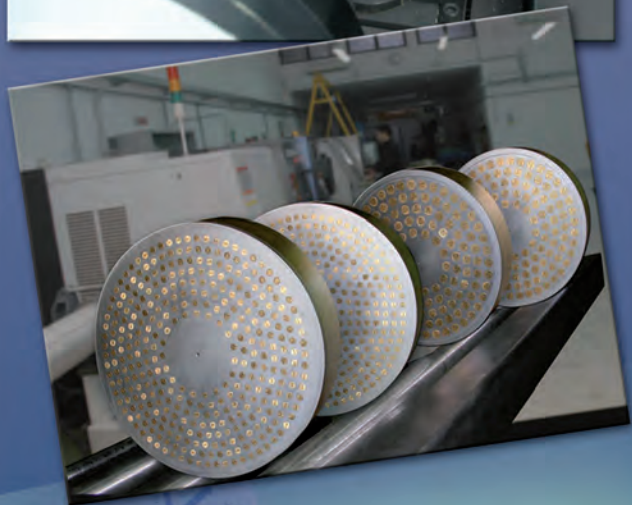

TRAFIL SUD

TRAFILE - DIES

Castellammare di Stabia - Naples - Italy

Trafil Sud srl was founded in the early 80's. It was since developed at an evolutionary rate of growth but was never ignored the basic values of efficacy, maximum flexibility and efficiency. We comply to every need of individual producers. In our company we have specialized technology and our staff are very careful to supervise the total production process. Thanks to constant attention, responsibility and dedication to our work, the Trafil Sud srl is one of the most efficient in the industry. We collaborate with the most important Italian Pasta brands. Our thirty-years of experience and our collaboration with our partner enable our company to offer a high various level competence in meeting the specialized and needs of our clients. The raw materials that we use come from best maker that there are in the market now. They are very meticulous and careful in quality control.